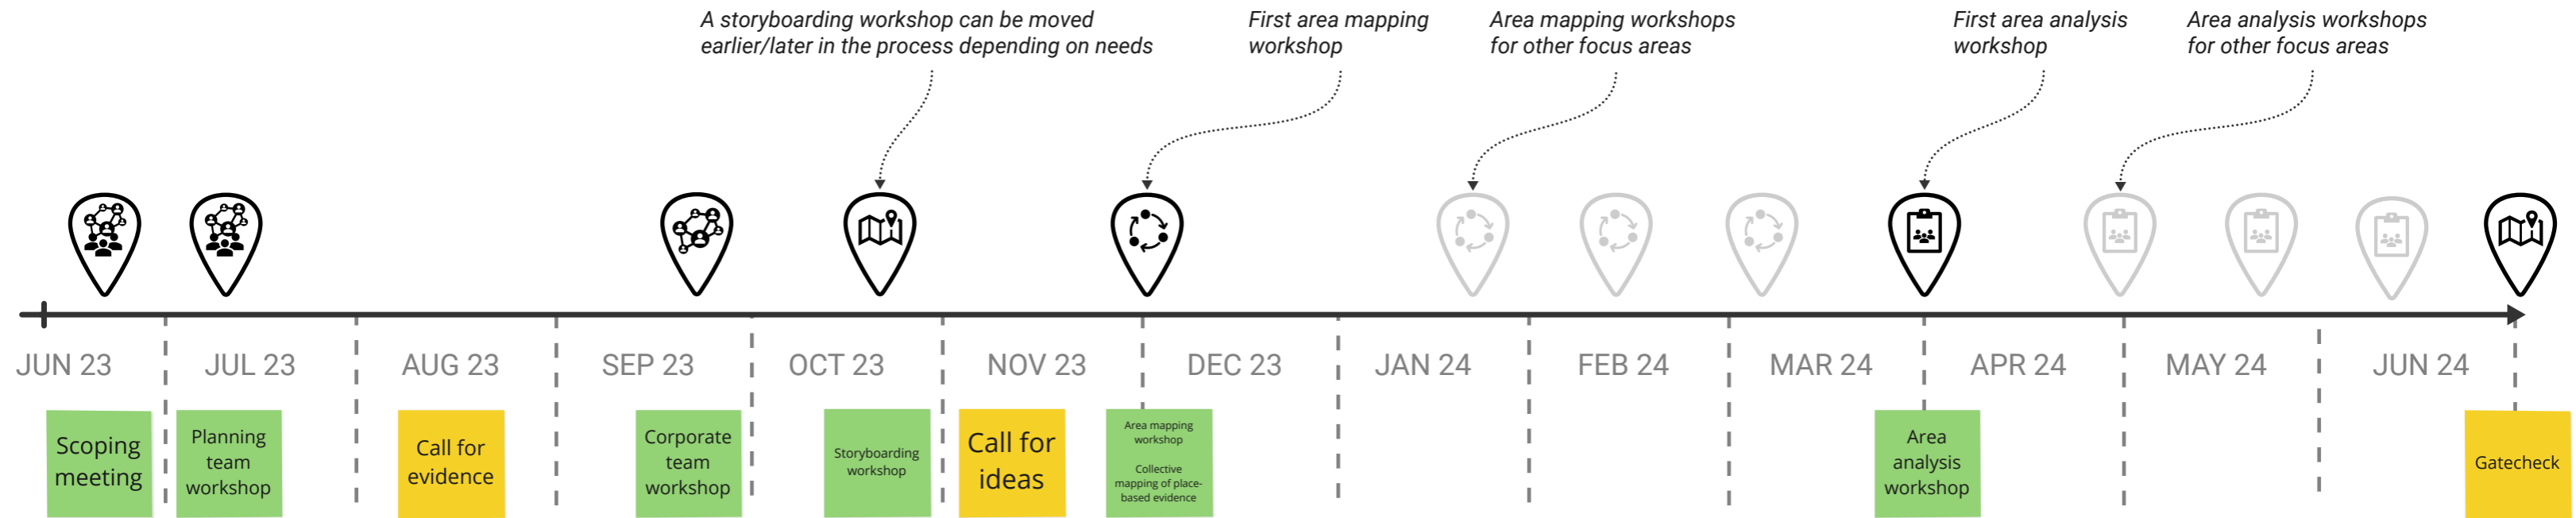

# Project timeline - activities and key milestones

## Key

Establish whole place collaborative approach with project team

Establish whole place collaborative approach with corporate team

Collective mapping of place-based evidence

Collective analysis of place-based evidence

## Milestones

- Scoping meeting
- Call for evidence
- Corporate workshop
- Area mapping workshop
- Area analysis workshop
- Storyboarding workshop

# Project timeline example